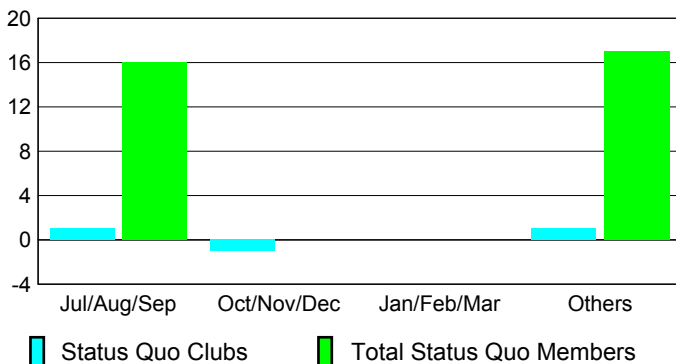

### Clubs 2007-2008

Month	New Club Goal	Actual New Clubs	Actual Dropped Clubs	Gain/Loss of Clubs	Gain/Loss of Clubs
Jul/Aug/Sep	2	0	-2	-2	0
Oct/Nov/Dec	2	2	0	2	0
Jan/Feb/Mar	3	-2	2	0	-1
Apr/May/June	0	6	-2	4	2
<b>Totals</b>	<b>7</b>	<b>6</b>	<b>-2</b>	<b>4</b>	<b>1</b>

### Club Results 2008-2009

Goal, New, Dropped, Gain/Loss

### Comparison of Club Gain/Loss

Current Year Compared to the Previous Year

### YTD Status Quo Clubs 2008-2009

Status Quo Clubs Compared to Status Quo Members