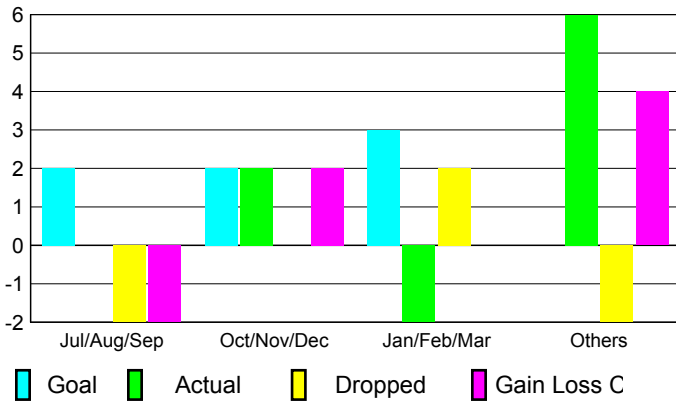

2008-2009 GMT Quarterly Report for District (or Undistricted) District 324E5

GMT: Adv K G RAMA KRISHNA MUR

Location: INDIA

GMT CA: 6

CLUBS

Club Results 2008-2009

Clubs 2007-2008

Month	New Club Goal	Actual New Clubs	Actual Dropped Clubs	Gain/Loss of Clubs	Gain/Loss of Clubs
Jul/Aug/Sep	2	0	-2	-2	0
Oct/Nov/Dec	2	2	0	2	0
Jan/Feb/Mar	3	-2	2	0	-1
Apr/May/June	0	6	-2	4	2
Totals	7	6	-2	4	1

Club Results 2008-2009

Goal, New, Dropped, Gain/Loss

Comparison of Club Gain/Loss

Current Year Compared to the Previous Year