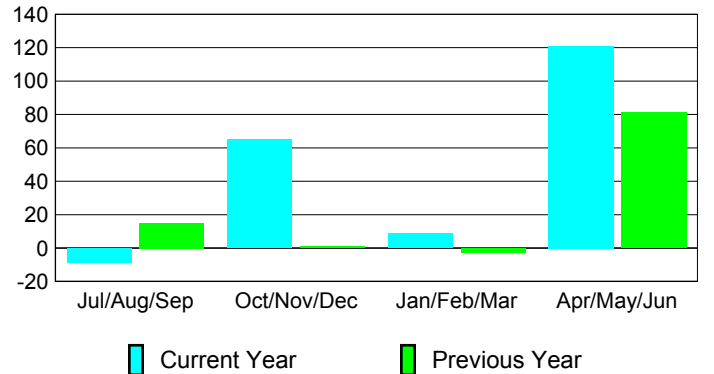

Gender Comparison 2008-2009

Jul/Aug/Sep

Oct/Nov/Dec

Jan/Feb/Mar

Apr/May/June

Male

Female