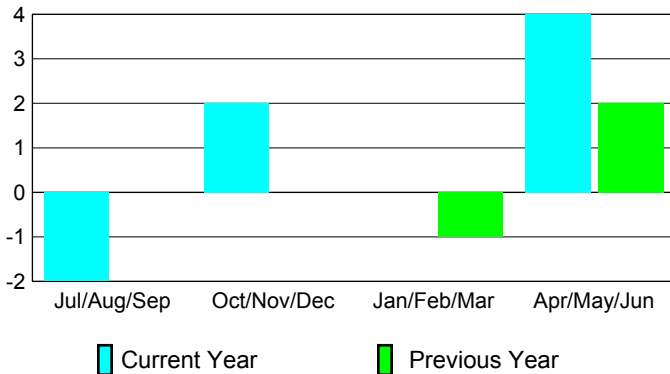

2008-2009 GMT Quarterly Report for District (or Undistricted) District 324E5

GMT: Adv K G RAMA KRISHNA MUR

Location: INDIA

GMT CA: 6

CLUBS

Club Results 2008-2009

Clubs 2007-2008

Month	New Club Goal	Actual New Clubs	Actual Dropped Clubs	Gain/Loss of Clubs	Gain/Loss of Clubs
Jul/Aug/Sep	2	0	-2	-2	0
Oct/Nov/Dec	2	2	0	2	0
Jan/Feb/Mar	3	-2	2	0	-1
Apr/May/June	0	6	-2	4	2
Totals	7	6	-2	4	1

Club Results 2008-2009

Goal, New, Dropped, Gain/Loss

Comparison of Club Gain/Loss

Current Year Compared to the Previous Year

YTD Status Quo Clubs 2008-2009

Status Quo Clubs Compared to Status Quo Members

MEMBERSHIP

Membership Results 2008-2009

Membership 2007-2008

Month	Net Memb Goal	Actual New Memb	Actual Dropped Memb	Gain/Loss of Memb	Gain/Loss of Memb
Jul/Aug/Sep	80	66	-75	-9	15
Oct/Nov/Dec	80	108	-43	65	1
Jan/Feb/Mar	100	48	-39	9	-3
Apr/May/June	20	172	-51	121	81
Totals	280	394	-208	186	94

Membership Results 2008-2009

Goal, New, Dropped, Gain/Loss

Comparison of Membership Gain/Loss

Current Year Compared to the Previous Year

Gender Comparison 2008-2009

Jul/Aug/Sep

Oct/Nov/Dec

Jan/Feb/Mar

Apr/May/June

Male

Female