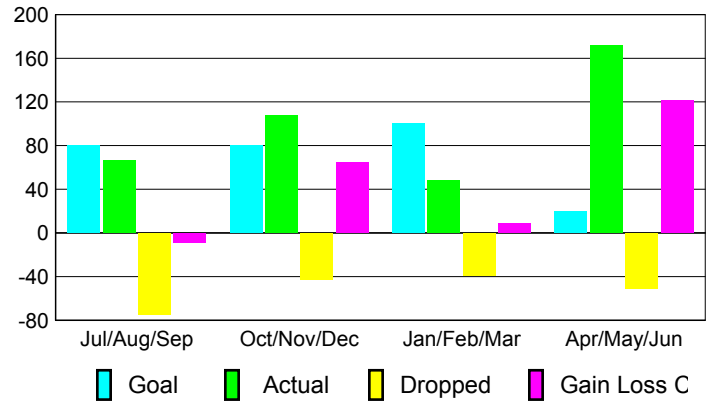

Membership Results 2008-2009

Goal, New, Dropped, Gain/Loss

Comparison of Membership Gain/Loss

Current Year Compared to the Previous Year